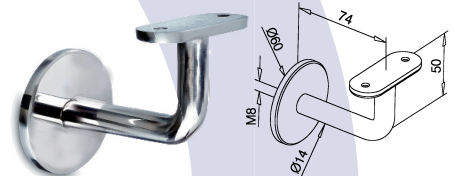

Q-RAILING PRODUCTS MIRROR FINISH OUT NOW!!

Heavy duty base only			
Art No.	Ø	B	D
14.3502.050.00	50.8	90.0	115.0

Glass handrail bracket for flat top rail	
Art No.	14.0150.000.10

Wall flange			
Art No.	Ø	D	H
14.0505.050.10	50.8	100.0	35.0

Heavy duty base cover		
Art No.	Ø	D
14.0511.050.10	50.8	115.0

Glass handrail bracket for round top rail	
Art No.	Ø
14.0150.048.10	48-52

Handrail bracket conceal fixing	
Art No.	14.0111.000.10

Standard base only			
Art No.	Ø	B	D
14.0941.050.00	50.8	75.0	120.0

Glass adjustable Handrail bracket flat	
Art No.	14.0155.000.10

Glass handrail bracket for round top rail	
Art No.	Ø
14-0112.048.10	48-52

Standard base cover		
Art No.	Ø	D
14.0513.050.10	50.8	125.0

Adjustable glass handrail bracket round	
Art No.	Ø
14.0155.048.10	48-52

Glass handrail bracket for round top rail	
Art No.	Ø
14.0111.048.10	48-52