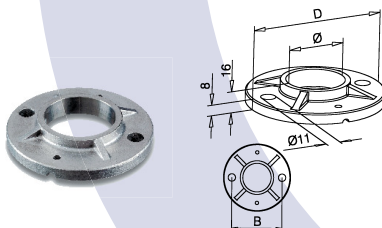

Q-RAILING PRODUCTS MIRROR FINISH OUT NOW!!

Heavy duty base only			
Art No.	Ø	B	D
14.3502.050.00	50.8	90.0	115.0

Glass handrail bracket for flat top rail	
Art No.	14.0150.000.10

Wall flange			
Art No.	Ø	D	H
14.0505.050.10	50.8	100.0	35.0

Heavy duty base cover		
Art No.	Ø	D
14.0511.050.10	50.8	115.0

Glass handrail bracket for round top rail	
Art No.	Ø
14.0150.048.10	48-52

Handrail bracket conceal fixing	
Art No.	14.0111.000.10

Standard base only			
Art No.	Ø	B	D
14.0941.050.00	50.8	75.0	120.0

Glass adjustable Handrail bracket flat	
Art No.	14.0155.000.10

Glass handrail bracket for round top rail	
Art No.	Ø
14-0112.048.10	48-52

Standard base cover		
Art No.	Ø	D
14.0513.050.10	50.8	125.0

Adjustable glass handrail bracket round	
Art No.	Ø
14.0155.048.10	48-52

Glass handrail bracket for round top rail	
Art No.	Ø
14.0111.048.10	48-52