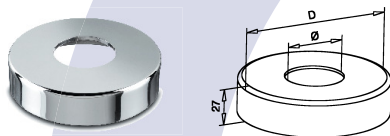

Q-RAILING PRODUCTS MIRROR FINISH OUT NOW!!

Heavy duty base only			
Art No.	Ø	B	D
14.3502.050.00	50.8	90.0	115.0

Glass handrail bracket for flat top rail	
Art No.	14.0150.000.10

Wall flange			
Art No.	Ø	D	H
14.0505.050.10	50.8	100.0	35.0

Heavy duty base cover		
Art No.	Ø	D
14.0511.050.10	50.8	115.0

Glass handrail bracket for round top rail	
Art No.	Ø
14.0150.048.10	48-52

Handrail bracket conceal fixing	
Art No.	14.0111.000.10

Standard base only			
Art No.	Ø	B	D
14.0941.050.00	50.8	75.0	120.0

Glass adjustable Handrail bracket flat	
Art No.	14.0155.000.10

Glass handrail bracket for round top rail	
Art No.	Ø
14-0112.048.10	48-52

Standard base cover		
Art No.	Ø	D
14.0513.050.10	50.8	125.0

Adjustable glass handrail bracket round	
Art No.	Ø
14.0155.048.10	48-52