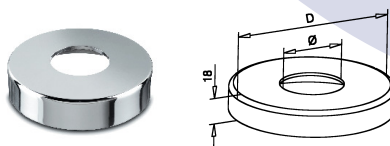

Heavy duty base cover		
Art No.	Ø	D
14.0511.050.10	50.8	115.0

Glass handrail bracket for round top rail	
Art No.	Ø
14.0150.048.10	48-52

Handrail bracket conceal fixing	
Art No.	14.0111.000.10

Standard base only			
Art No.	Ø	B	D
14.0941.050.00	50.8	75.0	120.0

Glass adjustable Handrail bracket flat	
Art No.	14.0155.000.10

Glass handrail bracket for round top rail	
Art No.	Ø
14-0112.048.10	48-52

Standard base cover		
Art No.	Ø	D
14.0513.050.10	50.8	125.0

Adjustable glass handrail bracket round	
Art No.	Ø
14.0155.048.10	48-52

Glass handrail bracket for round top rail	
Art No.	Ø
14.0111.048.10	48-52