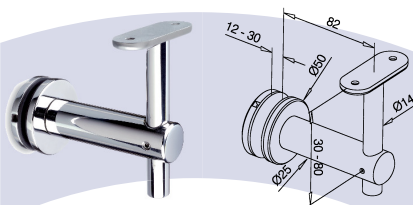

Q-RAILING PRODUCTS MIRROR FINISH OUT NOW!!

Heavy duty base only			
Art No.	Ø	B	D
14.3502.050.00	50.8	90.0	115.0

Glass handrail bracket for flat top rail	
Art No.	14.0150.000.10

Wall flange			
Art No.	Ø	D	H
14.0505.050.10	50.8	100.0	35.0

Heavy duty base cover		
Art No.	Ø	D
14.0511.050.10	50.8	115.0

Glass handrail bracket for round top rail	
Art No.	Ø
14.0150.048.10	48-52

Handrail bracket conceal fixing	
Art No.	14.0111.000.10

Standard base only			
Art No.	Ø	B	D
14.0941.050.00	50.8	75.0	120.0

Glass adjustable Handrail bracket flat	
Art No.	14.0155.000.10

Glass handrail bracket for round top rail	
Art No.	Ø
14-0112.048.10	48-52

Standard base cover		
Art No.	Ø	D
14.0513.050.10	50.8	125.0

Adjustable glass handrail bracket round	
Art No.	Ø
14.0155.048.10	48-52

Glass handrail bracket for round top rail	
Art No.	Ø
14.0111.048.10	48-52