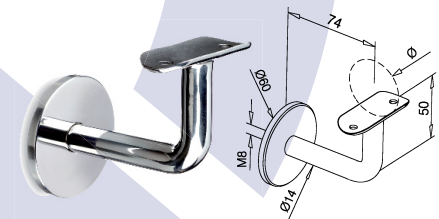

Q-RAILING PRODUCTS MIRROR FINISH OUT NOW!!

Heavy duty base only			
Art No.	Ø	B	D
14.3502.050.00	50.8	90.0	115.0

Glass handrail bracket for flat top rail	
Art No.	14.0150.000.10

Wall flange			
Art No.	Ø	D	H
14.0505.050.10	50.8	100.0	35.0

Heavy duty base cover		
Art No.	Ø	D
14.0511.050.10	50.8	115.0

Glass handrail bracket for round top rail	
Art No.	Ø
14.0150.048.10	48-52

Handrail bracket conceal fixing	
Art No.	14.0111.000.10

Standard base only			
Art No.	Ø	B	D
14.0941.050.00	50.8	75.0	120.0

Glass adjustable Handrail bracket flat	
Art No.	14.0155.000.10

Glass handrail bracket for round top rail	
Art No.	Ø
14-0112.048.10	48-52

Standard base cover		
Art No.	Ø	D
14.0513.050.10	50.8	125.0

Adjustable glass handrail bracket round	
Art No.	Ø
14.0155.048.10	48-52