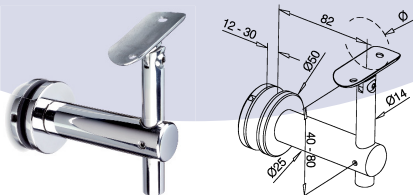

Q-RAILING PRODUCTS MIRROR FINISH OUT NOW!!

Heavy duty base only			
Art No.	Ø	B	D
14.3502.050.00	50.8	90.0	115.0

Glass handrail bracket for flat top rail	
Art No.	14.0150.000.10

Wall flange			
Art No.	Ø	D	H
14.0505.050.10	50.8	100.0	35.0

Heavy duty base cover		
Art No.	Ø	D
14.0511.050.10	50.8	115.0

Glass handrail bracket for round top rail	
Art No.	Ø
14.0150.048.10	48-52

Handrail bracket conceal fixing	
Art No.	14.0111.000.10

Standard base only			
Art No.	Ø	B	D
14.0941.050.00	50.8	75.0	120.0

Glass adjustable Handrail bracket flat	
Art No.	14.0155.000.10

Glass handrail bracket for round top rail	
Art No.	Ø
14-0112.048.10	48-52

Standard base cover		
Art No.	Ø	D
14.0513.050.10	50.8	125.0

Adjustable glass handrail bracket round	
Art No.	Ø
14.0155.048.10	48-52

Glass handrail bracket for round top rail	
Art No.	Ø
14.0111.048.10	48-52