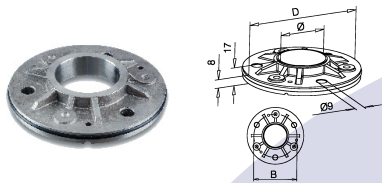

Q-RAILING PRODUCTS MIRROR FINISH OUT NOW!!

Heavy duty base only			
Art No.	Ø	B	D
14.3502.050.00	50.8	90.0	115.0

Glass handrail bracket for flat top rail	
Art No.	14.0150.000.10

Wall flange			
Art No.	Ø	D	H
14.0505.050.10	50.8	100.0	35.0

Heavy duty base cover		
Art No.	Ø	D
14.0511.050.10	50.8	115.0

Glass handrail bracket for round top rail	
Art No.	Ø
14.0150.048.10	48-52

Handrail bracket conceal fixing	
Art No.	14.0111.000.10

Standard base only			
Art No.	Ø	B	D
14.0941.050.00	50.8	75.0	120.0

Glass adjustable Handrail bracket flat	
Art No.	14.0155.000.10

Glass handrail bracket for round top rail	
Art No.	Ø
14-0112.048.10	48-52

Standard base cover		
Art No.	Ø	D
14.0513.050.10	50.8	125.0

Adjustable glass handrail bracket round	
Art No.	Ø
14.0155.048.10	48-52

Glass handrail bracket for round top rail	
Art No.	Ø
14.0111.048.10	48-52