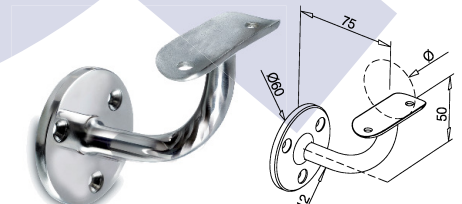

Glass adjustable Handrail bracket flat	
Art No.	14.0155.000.10

Glass handrail bracket for round top rail	
Art No.	Ø
14-0112.048.10	48-52

Standard base cover		
Art No.	Ø	D
14.0513.050.10	50.8	125.0

Adjustable glass handrail bracket round	
Art No.	Ø
14.0155.048.10	48-52

Glass handrail bracket for round top rail	
Art No.	Ø
14.0111.048.10	48-52