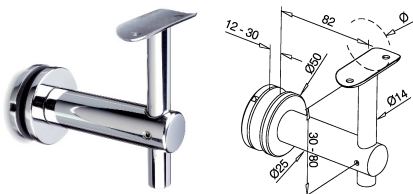

Q-RAILING PRODUCTS MIRROR FINISH OUT NOW!!

Heavy duty base only			
Art No.	Ø	B	D
14.3502.050.00	50.8	90.0	115.0

Glass handrail bracket for flat top rail	
Art No.	14.0150.000.10

Wall flange			
Art No.	Ø	D	H
14.0505.050.10	50.8	100.0	35.0

Heavy duty base cover		
Art No.	Ø	D
14.0511.050.10	50.8	115.0

Glass handrail bracket for round top rail	
Art No.	Ø
14.0150.048.10	48-52

Handrail bracket conceal fixing	
Art No.	14.0111.000.10

Standard base only			
Art No.	Ø	B	D
14.0941.050.00	50.8	75.0	120.0

Glass adjustable Handrail bracket flat	
Art No.	14.0155.000.10

Glass handrail bracket for round top rail	
Art No.	Ø
14-0112.048.10	48-52

Standard base cover		
Art No.	Ø	D
14.0513.050.10	50.8	125.0

Adjustable glass handrail bracket round	
Art No.	Ø
14.0155.048.10	48-52

Glass handrail bracket for round top rail	
Art No.	Ø
14.0111.048.10	48-52