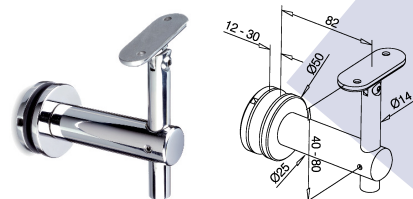

Q-RAILING PRODUCTS MIRROR FINISH OUT NOW!!

Heavy duty base only			
Art No.	Ø	B	D
14.3502.050.00	50.8	90.0	115.0

Glass handrail bracket for flat top rail	
Art No.	14.0150.000.10

Wall flange			
Art No.	Ø	D	H
14.0505.050.10	50.8	100.0	35.0

Heavy duty base cover		
Art No.	Ø	D
14.0511.050.10	50.8	115.0

Glass handrail bracket for round top rail	
Art No.	Ø
14.0150.048.10	48-52

Handrail bracket conceal fixing	
Art No.	14.0111.000.10

Standard base only			
Art No.	Ø	B	D
14.0941.050.00	50.8	75.0	120.0

Glass adjustable Handrail bracket flat	
Art No.	14.0155.000.10

Glass handrail bracket for round top rail	
Art No.	Ø
14-0112.048.10	48-52

Standard base cover		
Art No.	Ø	D
14.0513.050.10	50.8	125.0

Adjustable glass handrail bracket round	
Art No.	Ø
14.0155.048.10	48-52

Glass handrail bracket for round top rail	
Art No.	Ø
14.0111.048.10	48-52